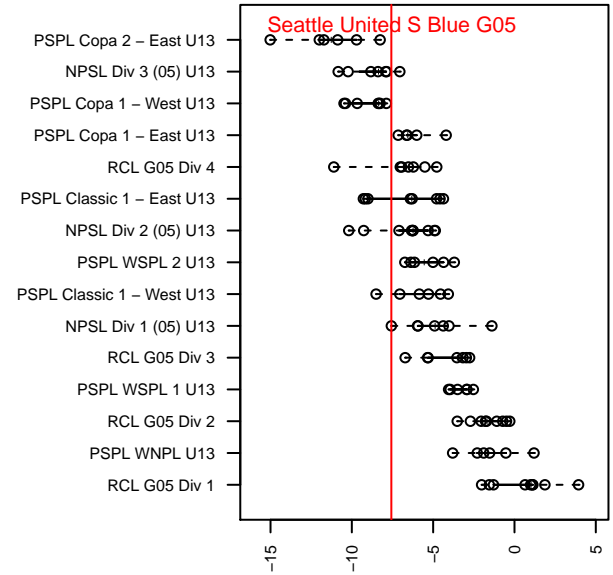

# Seattle United S Blue G05

Seattle United Regional  
 Seattle, WA  
 G05 total strength=597  
 attack=0.53 defense=0.46  
 fall league = NPSL Div 1 (05) U13

alt names used:  
 Seattle United G05 South Blue  
 Seattle United South G05 Blue  
 Seattle United South G05 Blue  
 Seattle United South G05 Blue

Venues played:  
 2017 Seattle Cup GU13 Silver  
 2017 River Jam Copa U13  
 2017 NPSL Division 1 (05) U13  
 2017 Founders Cup G05 Div A

**Seattle United S Blue G05**  
 Dots are actual minus expected GF (blue circles) and GA (red triangles).  
 Blue line is smoothed change in attack strength. Red is smoothed change in defense strength.

**attack and defense variance (black dot)  
relative to other teams  
and top 10 in region**

**attack and defense rating  
relative to others at age  
and all opponents in last 13 months**

**Performance relative to 13 month average**