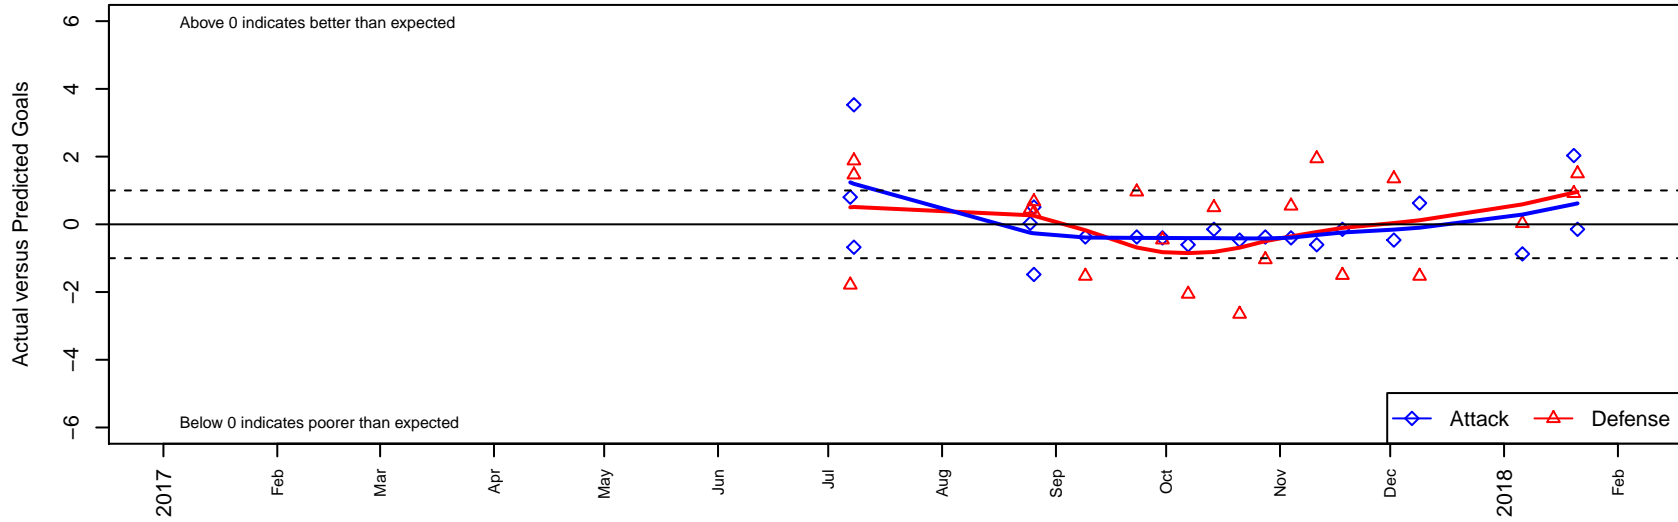

# Seattle United S Blue G05

Seattle United Regional  
 Seattle, WA  
 G05 total strength=597  
 attack=0.53 defense=0.46  
 fall league = NPSL Div 1 (05) U13

alt names used:  
 Seattle United G05 South Blue  
 Seattle United South G05 Blue  
 Seattle United South G05 Blue  
 Seattle United South G05 Blue

Venues played:  
 2017 Seattle Cup GU13 Silver  
 2017 River Jam Copa U13  
 2017 NPSL Division 1 (05) U13  
 2017 Founders Cup G05 Div A

**Seattle United S Blue G05**  
 Dots are actual minus expected GF (blue circles) and GA (red triangles).  
 Blue line is smoothed change in attack strength. Red is smoothed change in defense strength.

**attack and defense variance (black dot)  
relative to other teams  
and top 10 in region**

**attack and defense rating  
relative to others at age  
and all opponents in last 13 months**

**Performance relative to 13 month average**