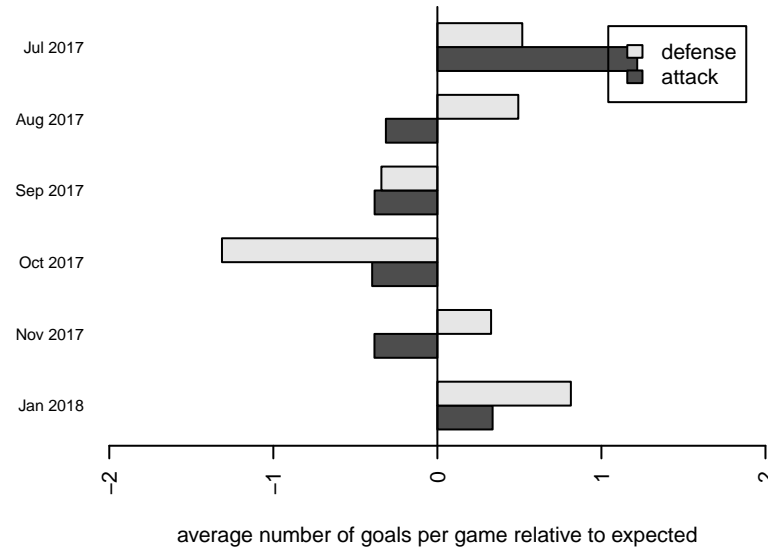

Performance relative to 13 month average